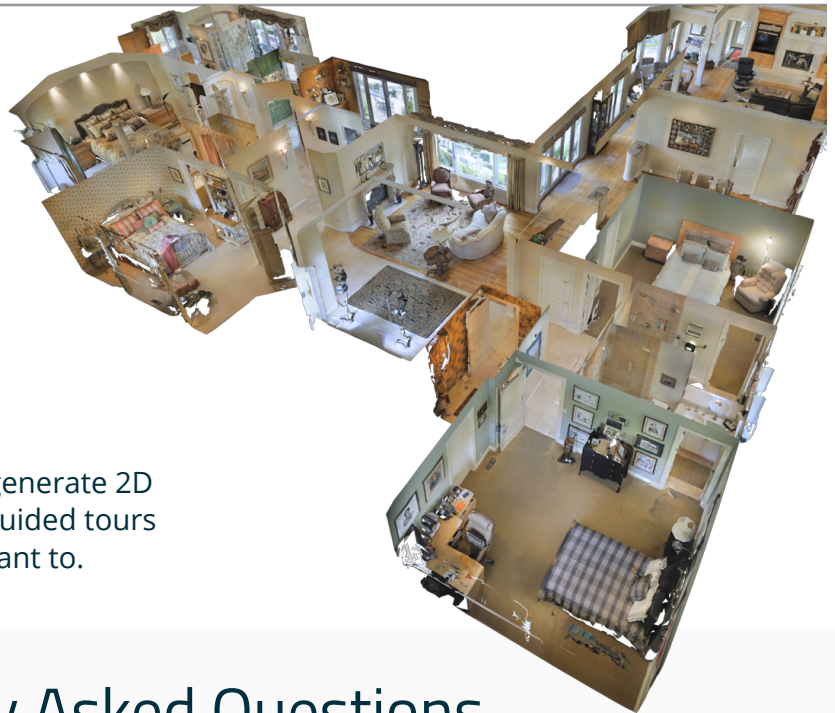

3

Easily use it on your website, MLS listings, and on social.

What you get

Every 3D Showcase is a completely immersive 3D representation of a space. Matterport's proprietary **Dollhouse View** provides a total understanding of how a property fits together, while **Inside View** lets anyone navigate a 3D Space as if they were there.

With your 3D Space, you have the ability to generate 2D snapshots, take measurements, and create guided tours to show off a property exactly the way you want to.

Frequently Asked Questions

How long does it take to scan a typical home?