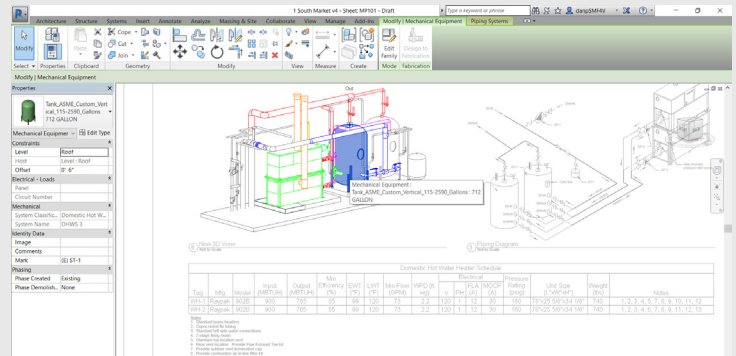

# Construction documentation

✔ One file, replacing thousands of photographs

✔ Effective communication with key stakeholders

✔ Permanent, annotated records at every milestone

*[With Matterport] we are now able to capture construction conditions for documentation on a single file and share that information as needed as opposed to managing 30,000+ individual photographs."*

## As-built drawings

- ✔ Easily create point clouds and OBJs
- ✔ Import into any CAD software
- ✔ Take measurements from every angle

*The Matterport Pro camera has allowed us to complete designs in hours that would have otherwise taken weeks."*